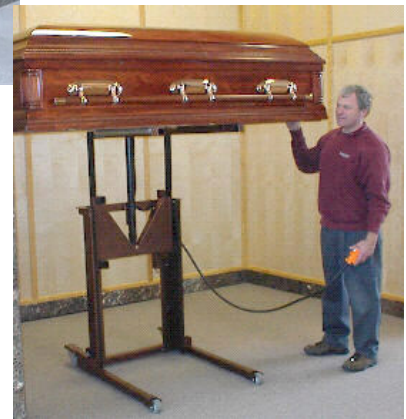

Forston & Associates LLC

Backsaver Casket Lift

Compact, Lightweight, Modular Lift for Single User

Options:
3 High Upgrade
Work Center Deck
33" Wide Roller Platform
3" Casters for Storage

Standard Features Include:

2 Lift Heights: 2" to 30" and 18" to 46"
12 V DC with Automatic Charger
Hand held Remote
Forks with Rollers
Casters with Brakes
Up to 500 pound capacity

PO Box 456 2720 E. Progress Drive
West Bend, WI 53095